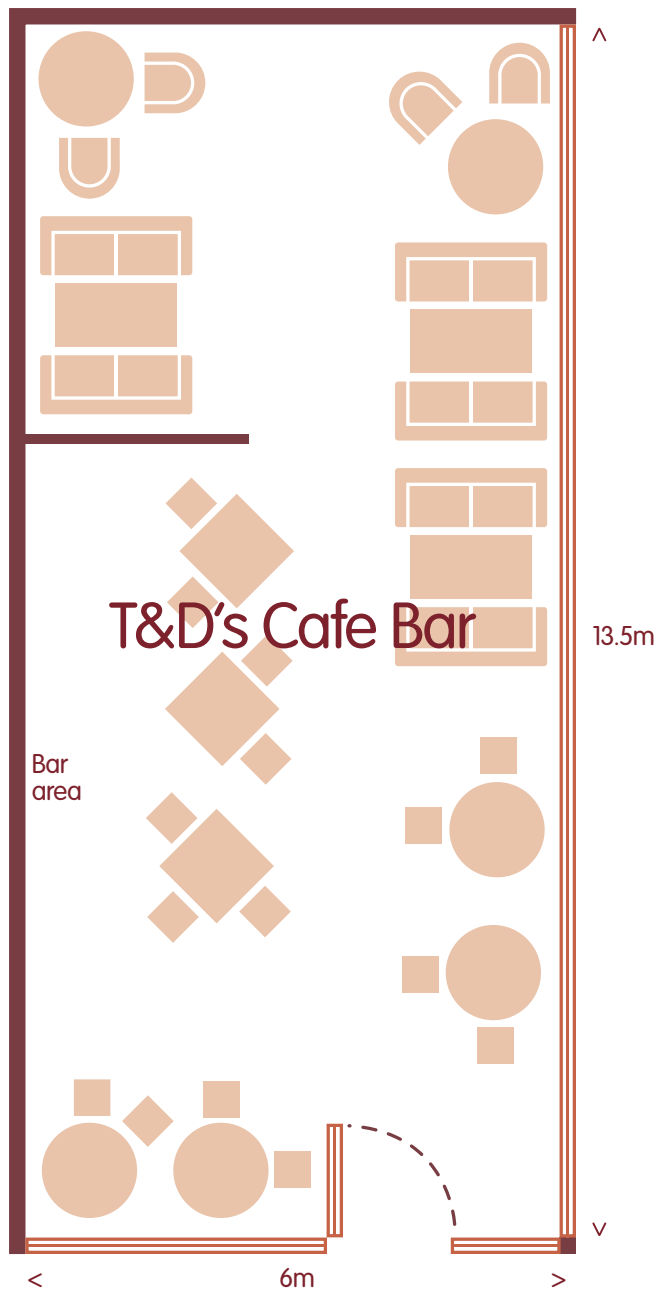

T&D's Cafe Bar

Level 2

Total capacity: 200

Total inner dimensions: 13.5m x 6m

Room Height: n/a

T&D's has recently been refurbished and is now available for private hire. (subject to availability and restrictions).

Room	Theatre	Cabaret	Classroom	Boardroom	Banquet	Reception
T&D's	-	-	-	-	-	200