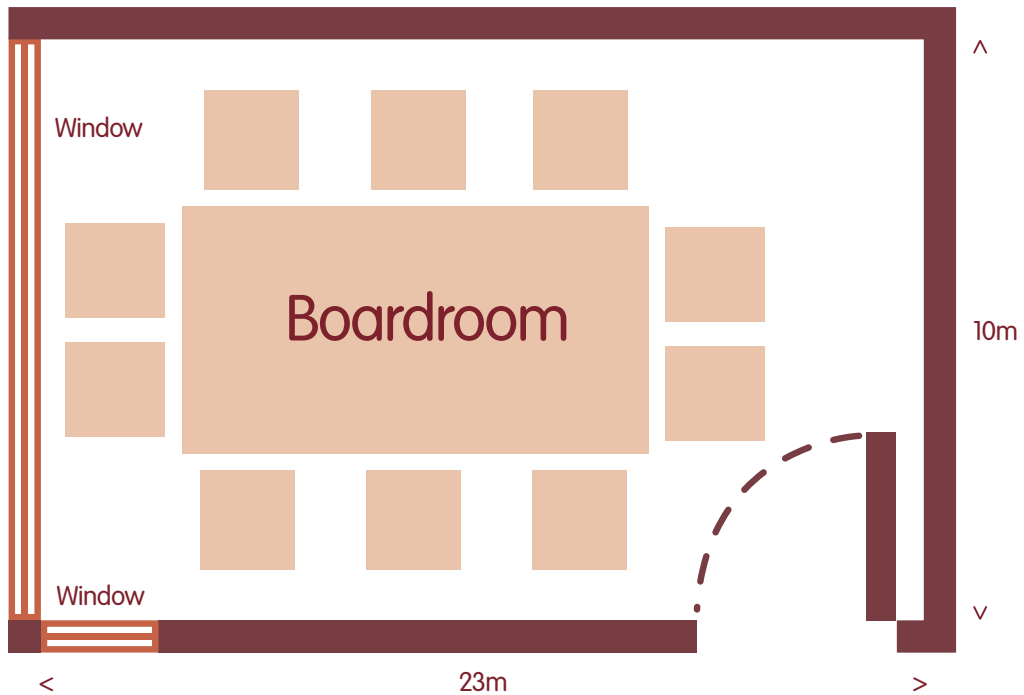

Boardroom

Level 2

Total capacity: 10

Total inner dimensions: 3.34m x 5m

Room Height: n/a

An ideal facility for small meetings, presentations and training sessions.

Room	Theatre	Cabaret	Classroom	Boardroom	Banquet	Reception
Boardroom	n/a	n/a	n/a	12	n/a	n/a