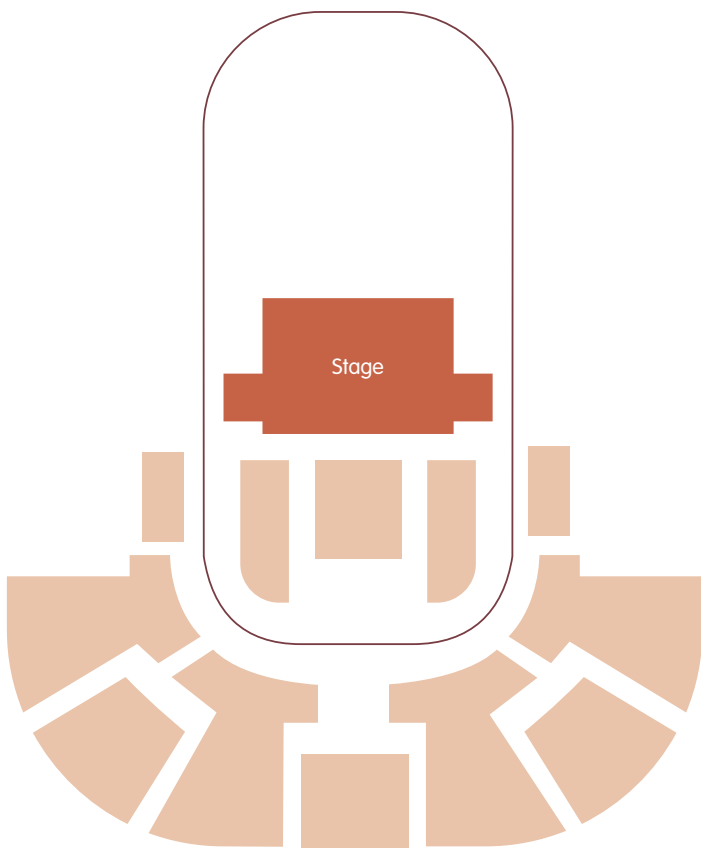

# The Arena

Total capacity: 10,000  
 Total inner dimensions: 30m x 60m  
 Room Height: n/a

The UK's premier venue for ice sports and entertainment is also an ideal facility for large scale conferences, AGM's, product launches and exhibitions. With 1800m<sup>2</sup> of floor space and a seating capacity of 10,000, let your business perform in Nottingham Arena.

Theatre (one option)

Banquet

Cabaret

Room	Theatre	Cabaret	Classroom	Boardroom	Banquet	Reception
Arena	10,000	880	2500	n/a	1512	2500