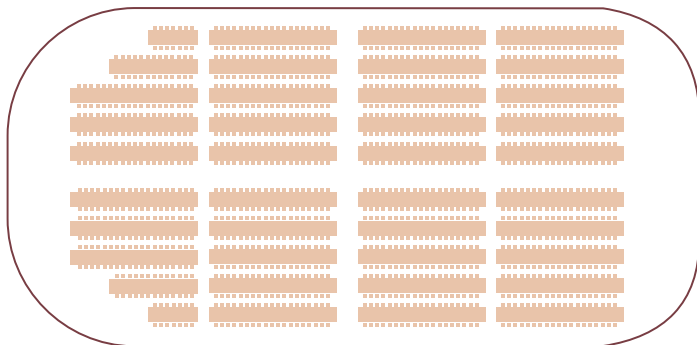

# The Arena

Total capacity: 10,000  
 Total inner dimensions: 30m x 60m  
 Room Height: n/a

The UK's premier venue for ice sports and entertainment is also an ideal facility for large scale conferences, AGM's, product launches and exhibitions. With 1800m<sup>2</sup> of floor space and a seating capacity of 10,000, let your business perform in Nottingham Arena.

Theatre (one option)

Banquet

Cabaret

Room	Theatre	Cabaret	Classroom	Boardroom	Banquet	Reception
Arena	10,000	880	2500	n/a	1512	2500

Half-house seating

Football setup

Room	Theatre	Cabaret	Classroom	Boardroom	Banquet	Reception
Arena	10,000	880	2500	n/a	1512	2500