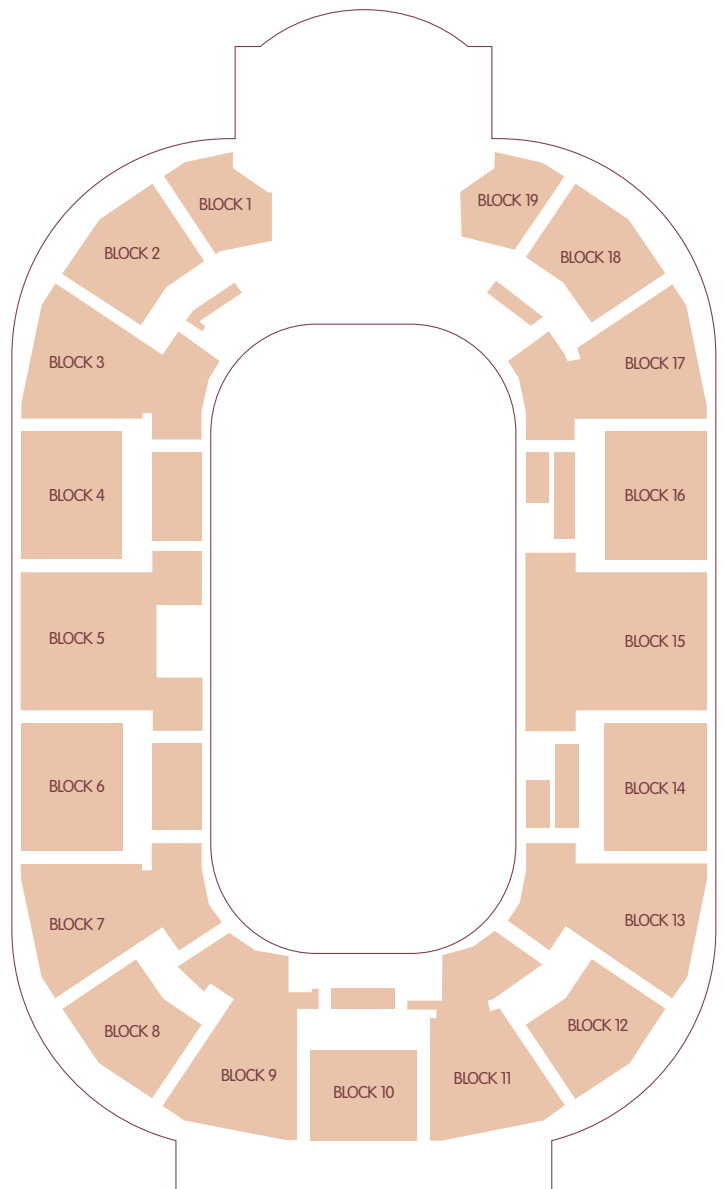

# The Arena

Total capacity: 10,000  
 Total inner dimensions: 30m x 60m  
 Room Height: n/a

The UK's premier venue for ice sports and entertainment is also an ideal facility for large scale conferences, AGM's, product launches and exhibitions. With 1800m<sup>2</sup> of floor space and a seating capacity of 10,000, let your business perform in Nottingham Arena.

Theatre (one option)

Banquet

Cabaret

Room	Theatre	Cabaret	Classroom	Boardroom	Banquet	Reception
Arena	10,000	880	2500	n/a	1512	2500

Half-house seating

Football setup

Room	Theatre	Cabaret	Classroom	Boardroom	Banquet	Reception
Arena	10,000	880	2500	n/a	1512	2500