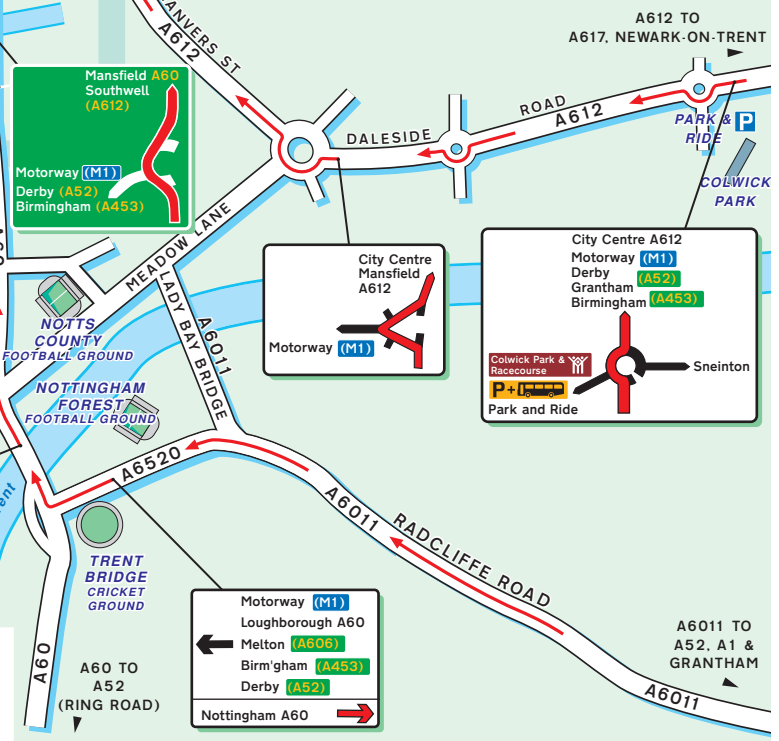

City Centre A60
Loughboro' A60
Grantham (A52)
Trent Bridge Station

(M1) Derby (A52)
Mansfield A60
Loughboro' A60
Melton (A606)
Grantham (A52)
Greens Windmill and Science Centre

CITY CENTRE
Lace Market
Victoria Centre

Galleries of Justice
Nott'm Castle
The Tales of Robin Hood
Wollaton Hall

Mansfield A60 Southwell (A612)
Loughboro' A60
Grantham (A52)
Melton (A606)

National Ice Centre
Bolero Square, The Lace Market, Nottingham NG1 1LA

Tel: 0843 373 3000
www.national-ice-centre.com

How to find us

- Road**
Easily accessible by a good road network.
- Tram**
Trams run every 10 minutes until midnight. Disembark at the 'Lace Market' stop on Fletcher Gate which is 2 minutes from the venue. Contact 0115 915 6600 for further details.
- Air**
East Midlands Airport is a 45 minute drive from the venue.
- Parking**
There is no on site car park. Please park in the city centre car parks servicing the venue, all are within easy walking distance.

Rail
Nottingham Train Station is a 10 minute walk from the venue. For timetable and fare information contact National Rail Enquiries 0845 748 4950.

Bus
Nottingham has two Bus Stations Broadmarsh and Victoria, each of which are a 10 minute walk from the venue. Information is available from your local bus provider.